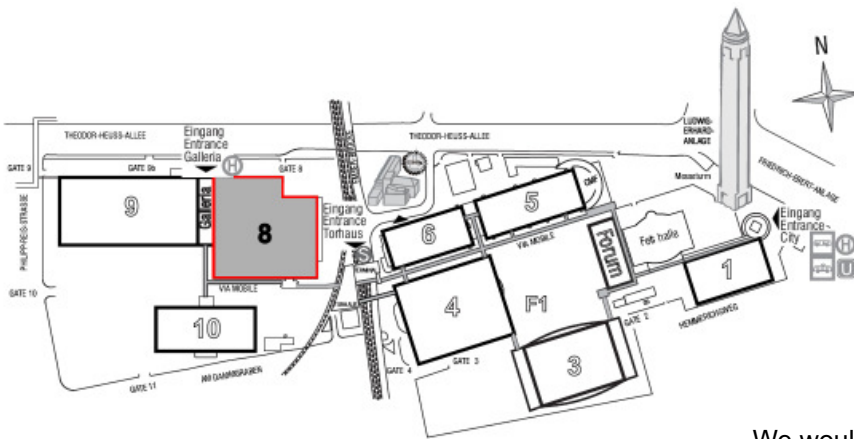

From Remote Control, Germany

Dr. Wolfgang Funk	Monday - Friday
Mr. Norbert Beringer	Monday - Friday
Mr. Roland Lehman	Monday - Wednesday
Mr. André Loch	Thursday - Friday

From Remote Control, Sweden

Mr. Lars Ersson	Monday - Friday
Mr. Ulf Fousek	Monday - Friday
Mr. Villy Groth	Monday - Wednesday
Mr. Håkan Westin	Thursday - Friday
Mr. Seppo Ruotsalainen	Monday - Wednesday

From Remote Control, USA & UK

Mr. Glenn Scott	Monday - Friday
Mr. Mark Willey	Monday - Friday

We would be pleased to have you visit our stand Hall 8, L45-L47, and discuss your actuation requirements with our engineering specialists.

Opening hours are 9AM - 6PM