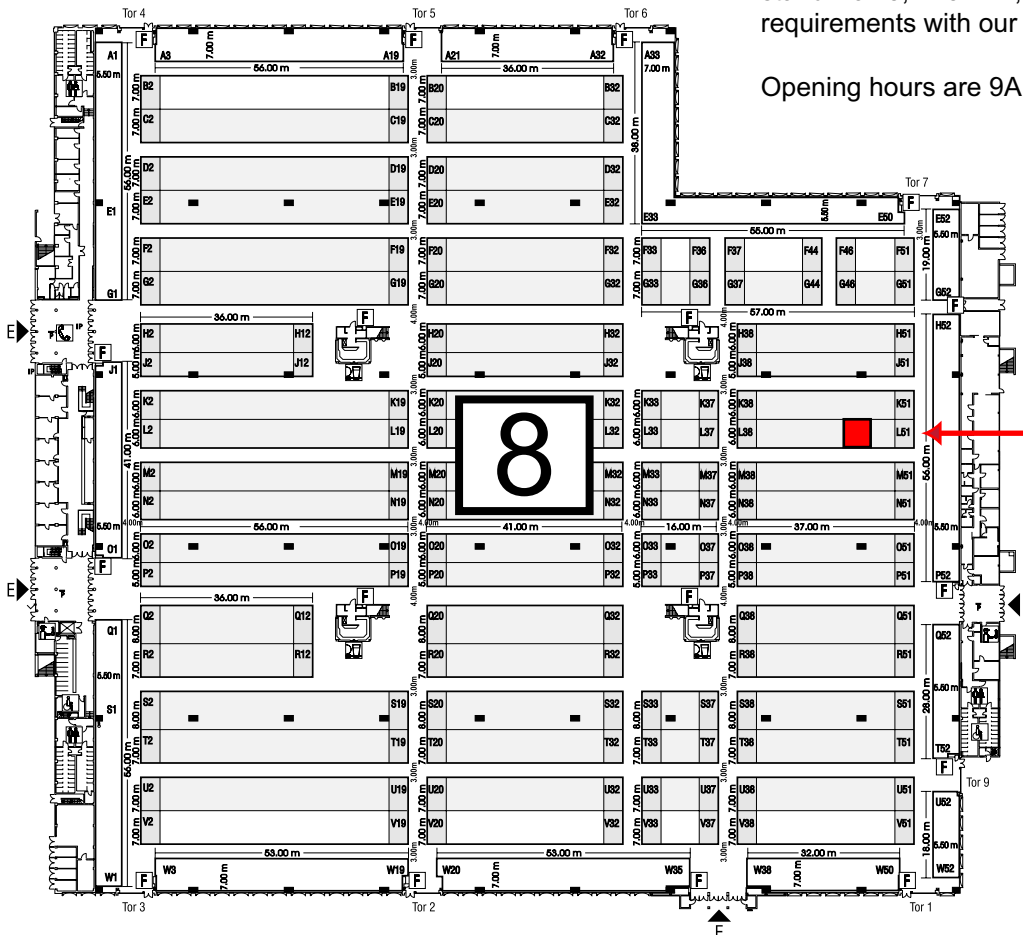

Opening hours are 9AM - 6PM

Remote Control  
Hall 8, L45-L47